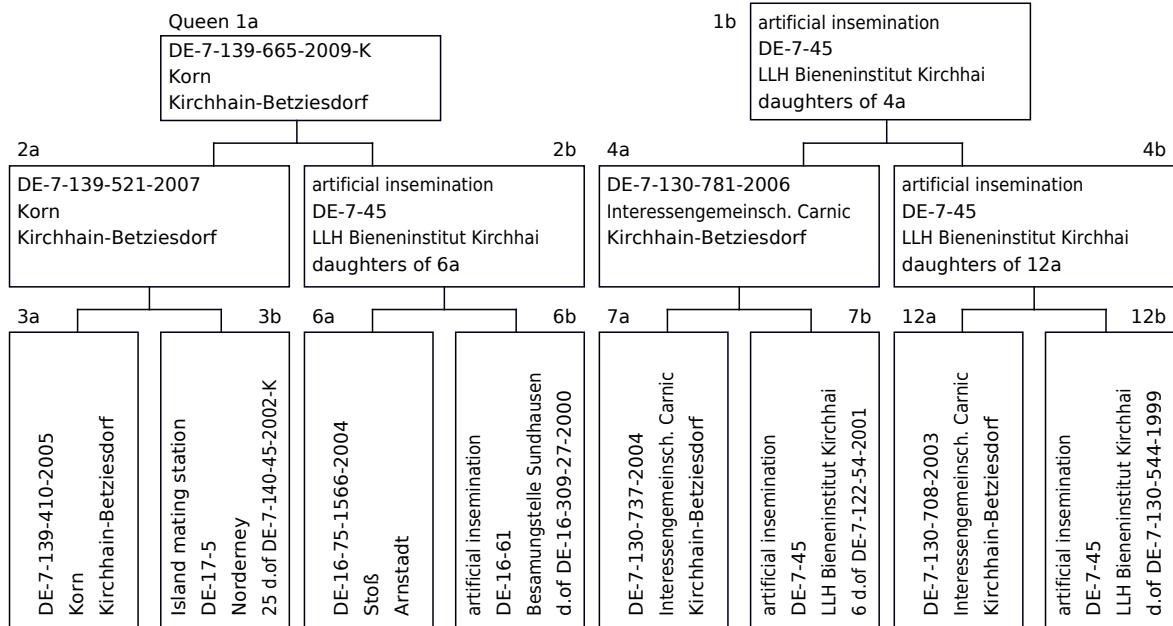

Tester of the queen: Korn, Heinrich, 35274 Kirchhain-Betziesdorf, DE-7-139, Apiary 2
Breeder of the queen: Korn, Heinrich, 35274 Kirchhain-Betziesdorf, DE-7-139
1a Studbook number: **DE-7-139-665-2009-K**

Race line: Sign: green 65 Daughters of Queen: 0.1%
Generation: 11 Hatch date: 17.06.2009 Workers: 1.3%

A. Pedigree

B. Own performance

Performance test year	No. of the colony V 13			comparable colonies at the apiary	
	kg	%	Ranking	number	Yield average kg
	60.5	140.9	1	7	42.9
	Assessment*	Breeding values			Reliability
Total breeding value¹	-	130			
Honey yield	-	128			0.33
Defensive behavior	4	122			0.51
Steadiness on comb	4	122			0.55
Swarming drive	4	113			0.34
Varroa	-	126			0.43
Performance index	-	0			
Robustness in winter	4		70%	100%	170%
Development in Spring	4				
Colony strength	4				

¹In accordance with the resolution of the breeder convention of 9th April 2011, for the total breeding value, Varroa tolerance is weighted by 40% and honey yield, gentleness, calmness during inspection, and swarming tendency are each weighted by 15%.

C. Performance of the sisters

See page 2

D. Body features, see appendix

See attached characteristic documents:

E. Results

Class J