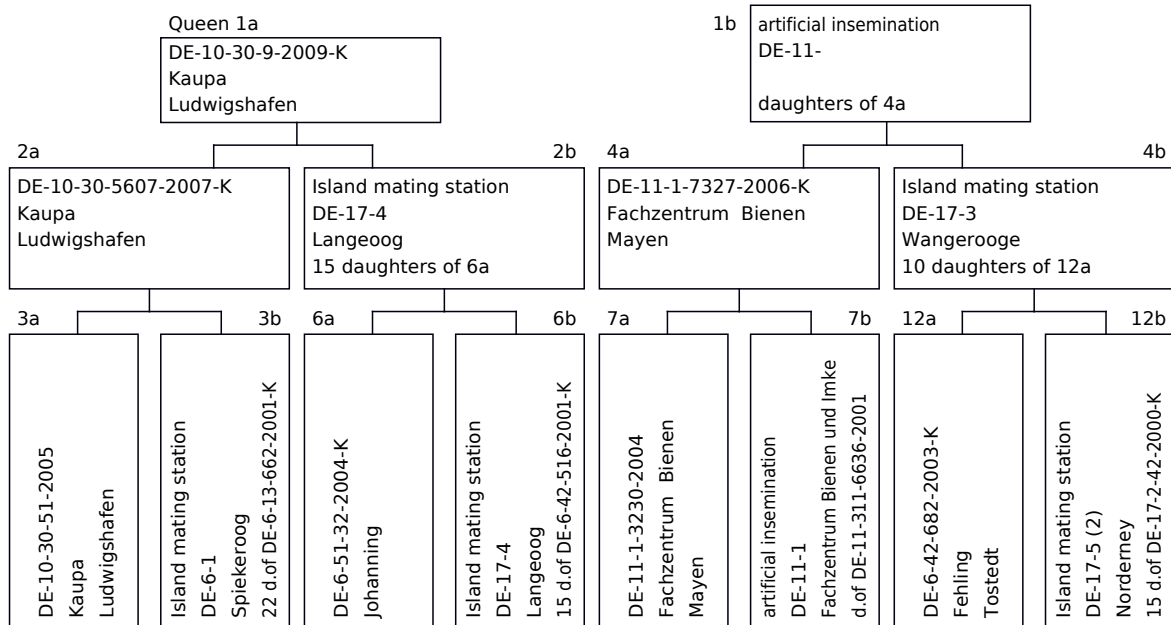

Tester of the queen: Kaupa, Anton, 67065 Ludwigshafen, DE-10-30, Apiary 1
 Breeder of the queen: Kaupa, Anton, 67065 Ludwigshafen, DE-10-30
1a Studbook number: **DE-10-30-9-2009-K**

Race line: Sign: green 9
 Generation: Hatch date: 23.06.2009

Daughters of Queen: 0%
 Workers: 0.9%

A. Pedigree

B. Own performance

Performance test year	No. of the colony Volk 7			comparable colonies at the apiary	
	kg	%	Ranking	number	Yield average kg
	37	126.8	1	11	29.2
	Assessment*	Breeding values			Reliability
Total breeding value¹	-	117			
Honey yield	-	113			0.38
Defensive behavior	4	117			0.58
Steadiness on comb	4	116			0.61
Swarming drive	4	117			0.37
Varroa	-	110*			0.26
Performance index	-	0			
Robustness in winter			70%	100%	170%
Development in Spring					
Colony strength					

¹In accordance with the resolution of the breeder convention of 9th April 2011, for the total breeding value, Varroa tolerance is weighted by 40% and honey yield, gentleness, calmness during inspection, and swarming tendency are each weighted by 15%.

Only one Varroa trait was recorded