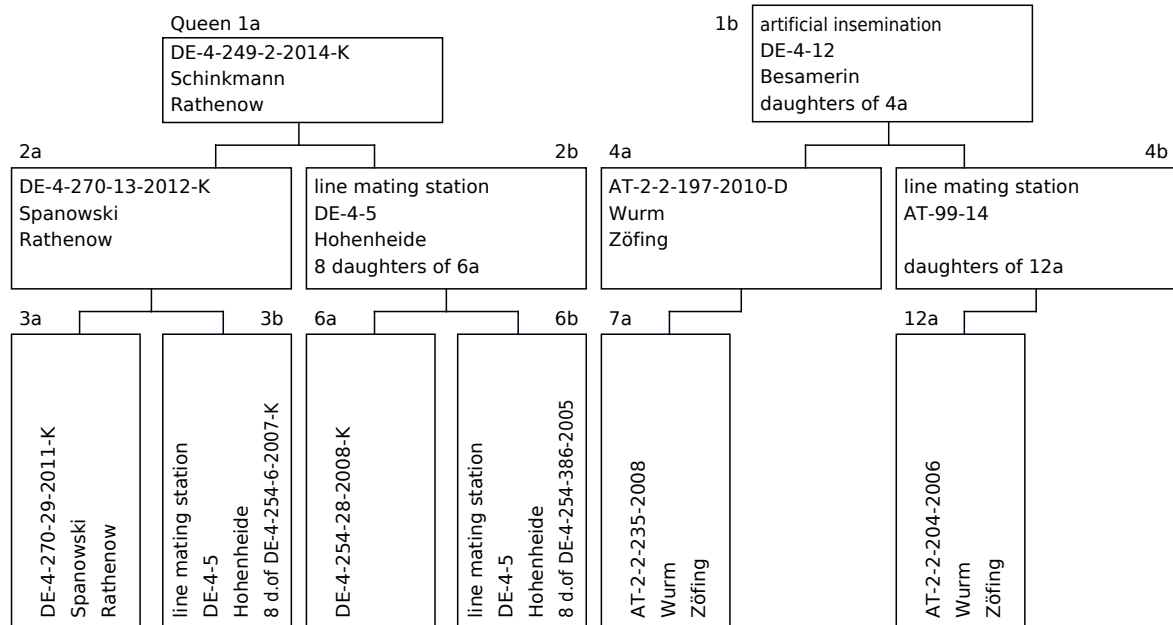

Tester of the queen: Schinkmann, Erhard, 14712 Rathenow, DE-4-249, Apiary 1
 Breeder of the queen: Schinkmann, Erhard, 14712 Rathenow, DE-4-249
1a Studbook number: **DE-4-249-2-2014-K**

Race line: Sign: green 14
 Generation: Hatch date: 06.06.2014

Daughters of Queen: 10%
 Workers: 0%

A. Pedigree

B. Own performance

Performance test year	No. of the colony 4			comparable colonies at the apiary		
	kg	%	Ranking	number	Yield average kg	
	56	113.4	1	5	49.4	
	Assessment*	Breeding values			Reliability	
Total breeding value¹	-	105	■			
Honey yield	-	104	■			0.33
Defensive behavior	4	103	■			0.46
Steadiness on comb	3.80	102	■			0.5
Swarming drive	3.80	95	■			0.33
Varroa	-	(108)	■			0.21
Performance index	-	0				
Robustness in winter	3.70	70% 100% 170%				
Development in Spring	3.90					
Colony strength	4					

¹In accordance with the resolution of the breeder convention of 9th April 2011, for the total breeding value, Varroa tolerance is weighted by 40% and honey yield, gentleness, calmness during inspection, and swarming tendency are each weighted by 15%.