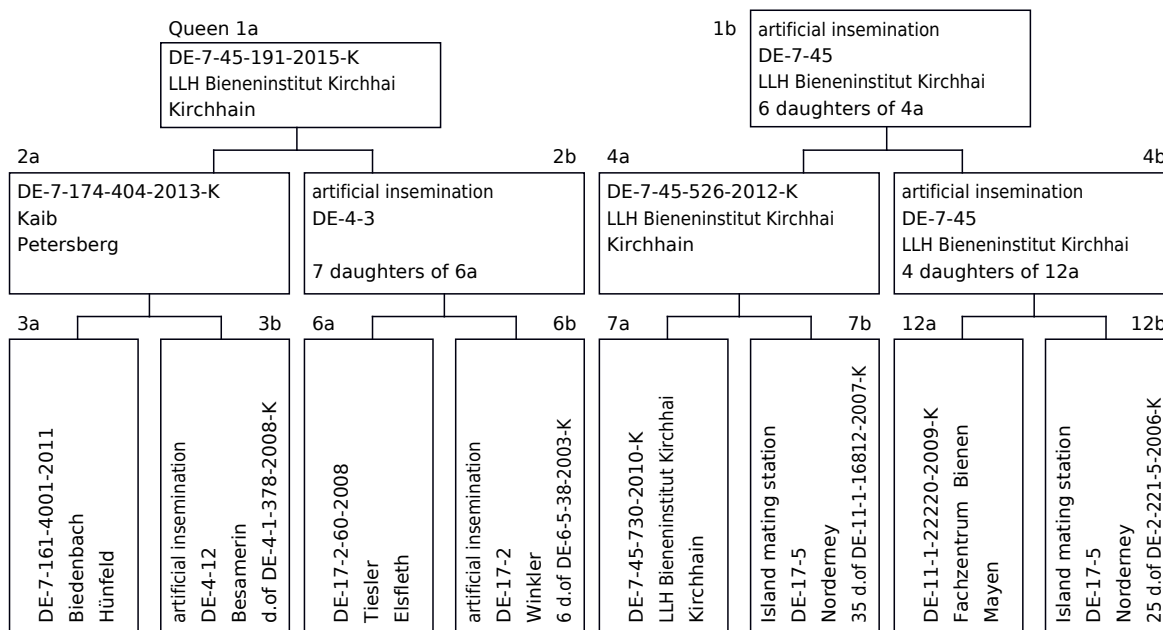

Tester of the queen: LLH Bieneninstitut Kirchhain, 35274 Kirchhain, DE-7-45, Apiary 4
 Breeder of the queen: LLH Bieneninstitut Kirchhain, 35274 Kirchhain, DE-7-45
1a Studbook number: **DE-7-45-191-2015-K**

Race line: -1 Sign: blue 14- Daughters of Queen: 1.6%
 Generation: 1 Hatch date: 01.06.2015 Workers: 0.8%

A. Pedigree

B. Own performance

Performance test year	No. of the colony 185			comparable colonies at the apiary	
	kg	%	Ranking	number	Yield average kg
	56.2	119.9	5	20	46.9
	Assessment*	Breeding values			Reliability
Total breeding value¹	-	117			
Honey yield	-	113			0.43
Defensive behavior	2.70	100			0.64
Steadiness on comb	2.30	98			0.67
Swarming drive	3.00	107			0.42
Varroa	-	126			0.54
Performance index	-	0			
Robustness in winter			70%	100%	170%
Development in Spring					
Colony strength					

¹In accordance with the resolution of the breeder convention of 9th April 2011, for the total breeding value, Varroa tolerance is weighted by 40% and honey yield, gentleness, calmness during inspection, and swarming tendency are each weighted by 15%.

Performance of the sisters

Amount of checked sisters: 7

Studbook number	Tester of the queen	Apiary	Total breeding value	Yield kg	Breeding Value Honey	Defensive behavior	Breeding Value Defensive Behavior	Calmness during inspection	Breeding Value Calmness	Swarming drive	Breeding Value Swarming	Varroa-index	Performance index
DE-7-45-193-2015	DE-7-45	1	110	25.1	100	2.6	95	2.1	97	3.0	100	125	
DE-7-45-194-2015	DE-7-45	1	113	49.1	114	2.4	95	2.2	95	3.0	99	126	
DE-7-45-192-2015	DE-7-45	3	114	20.1	95	2.8	101	2.4	97	3.0	100	130	
DE-7-45-198-2015-K	DE-7-45	3	111	55.9	120	2.6	99	2.3	98	2.0	102	115	
DE-7-45-191-2015-K	DE-7-45	4	117	56.2	113	2.7	100	2.3	98	3.0	107	126	
DE-7-45-196-2015	DE-7-319	1	117		120		113		112		119	110	
DE-7-45-197-2015	DE-7-320	1	94		91		88		86		90	104	