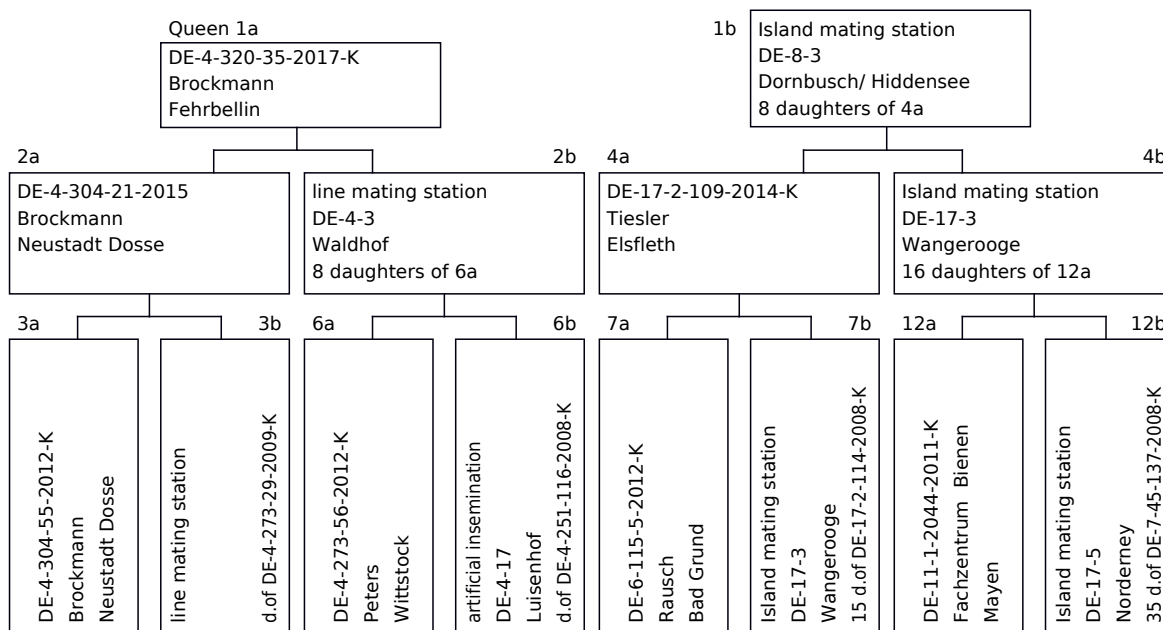

Tester of the queen: Brockmann, Birgit, 16833 Fehrbellin, DE-4-320, Apiary 1
 Breeder of the queen: Brockmann, Birgit, 16833 Fehrbellin, DE-4-320
1a Studbook number: **DE-4-320-35-2017-K**

Race line: Sign: yellow 35
 Generation: Hatch date: 20.06.2017

Daughters of Queen: 23.9%
 Workers: 0.1%

A. Pedigree

B. Own performance

Performance test year	No. of the colony 5			comparable colonies at the apiary		
	kg	%	Ranking	number	Yield average kg	
	125	137	1	4	91.3	
	Assessment*	Breeding values			Reliability	
Total breeding value¹	-	99				
Honey yield	-	104				0.41
Defensive behavior	3.80	103				0.49
Steadiness on comb	3.80	104				0.49
Swarming drive	4	112				0.41
Varroa	-	(86)				0.09
Performance index	-	109				0.51
Robustness in winter	3.50	70% 100% 170%				
Development in Spring	3.80					
Colony strength	3.80					

¹In accordance with the resolution of the breeder convention of 9th April 2011, for the total breeding value, Varroa tolerance is weighted by 40% and honey yield, gentleness, calmness during inspection, and swarming tendency are each weighted by 15%.