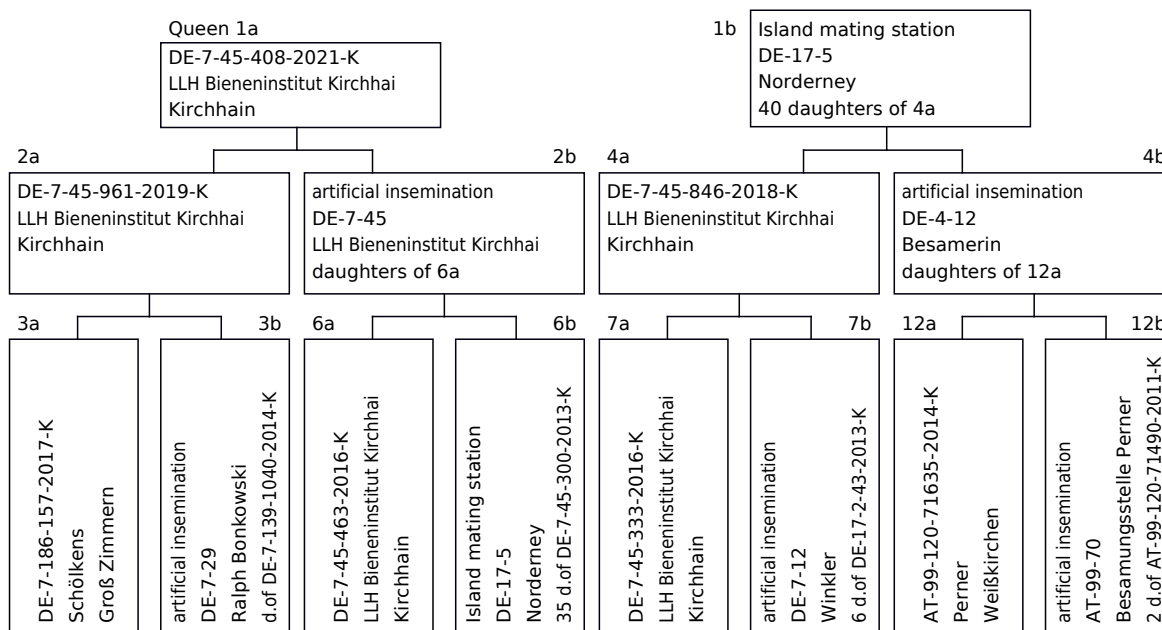

Tester of the queen: LLH Bieneninstitut Kirchhain, 35274 Kirchhain, DE-7-45, Apiary 1
 Breeder of the queen: LLH Bieneninstitut Kirchhain, 35274 Kirchhain, DE-7-45
1a Studbook number: **DE-7-45-408-2021-K**

Race line: -Carnica Sign: white 30-2 Daughters of Queen: 2.1%
 Generation: 2 Hatch date: 07.06.2021 Workers: 3.0%

A. Pedigree

B. Own performance

Performance test year	No. of the colony 247			comparable colonies at the apiary	
	kg	%	Ranking	number	Yield average kg
	40.5	121	9	20	33.5
	Assessment*	Breeding values			Reliability
Total breeding value¹	-	112			
Honey yield	-	107			0.48
Defensive behavior	3.20	119			0.57
Steadiness on comb	2.70	116			0.56
Swarming drive	3	104			0.53
Varroa	-	106			0.53
Performance index	-	113			0.48
Robustness in winter			70%	100%	170%
Development in Spring					
Colony strength					

¹In accordance with the resolution of the breeder convention of 9th April 2011, for the total breeding value, Varroa tolerance is weighted by 40% and honey yield, gentleness, calmness during inspection, and swarming tendency are each weighted by 15%.

Colony without performance tests